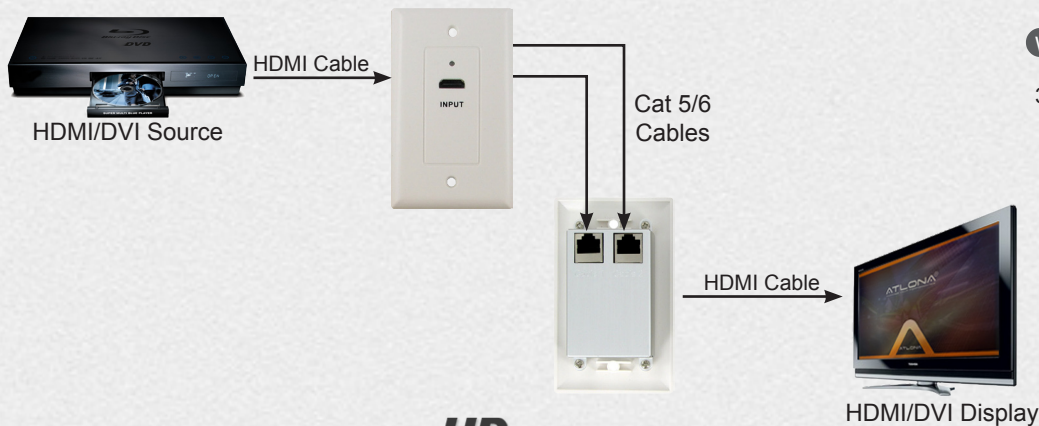

Connection Diagram